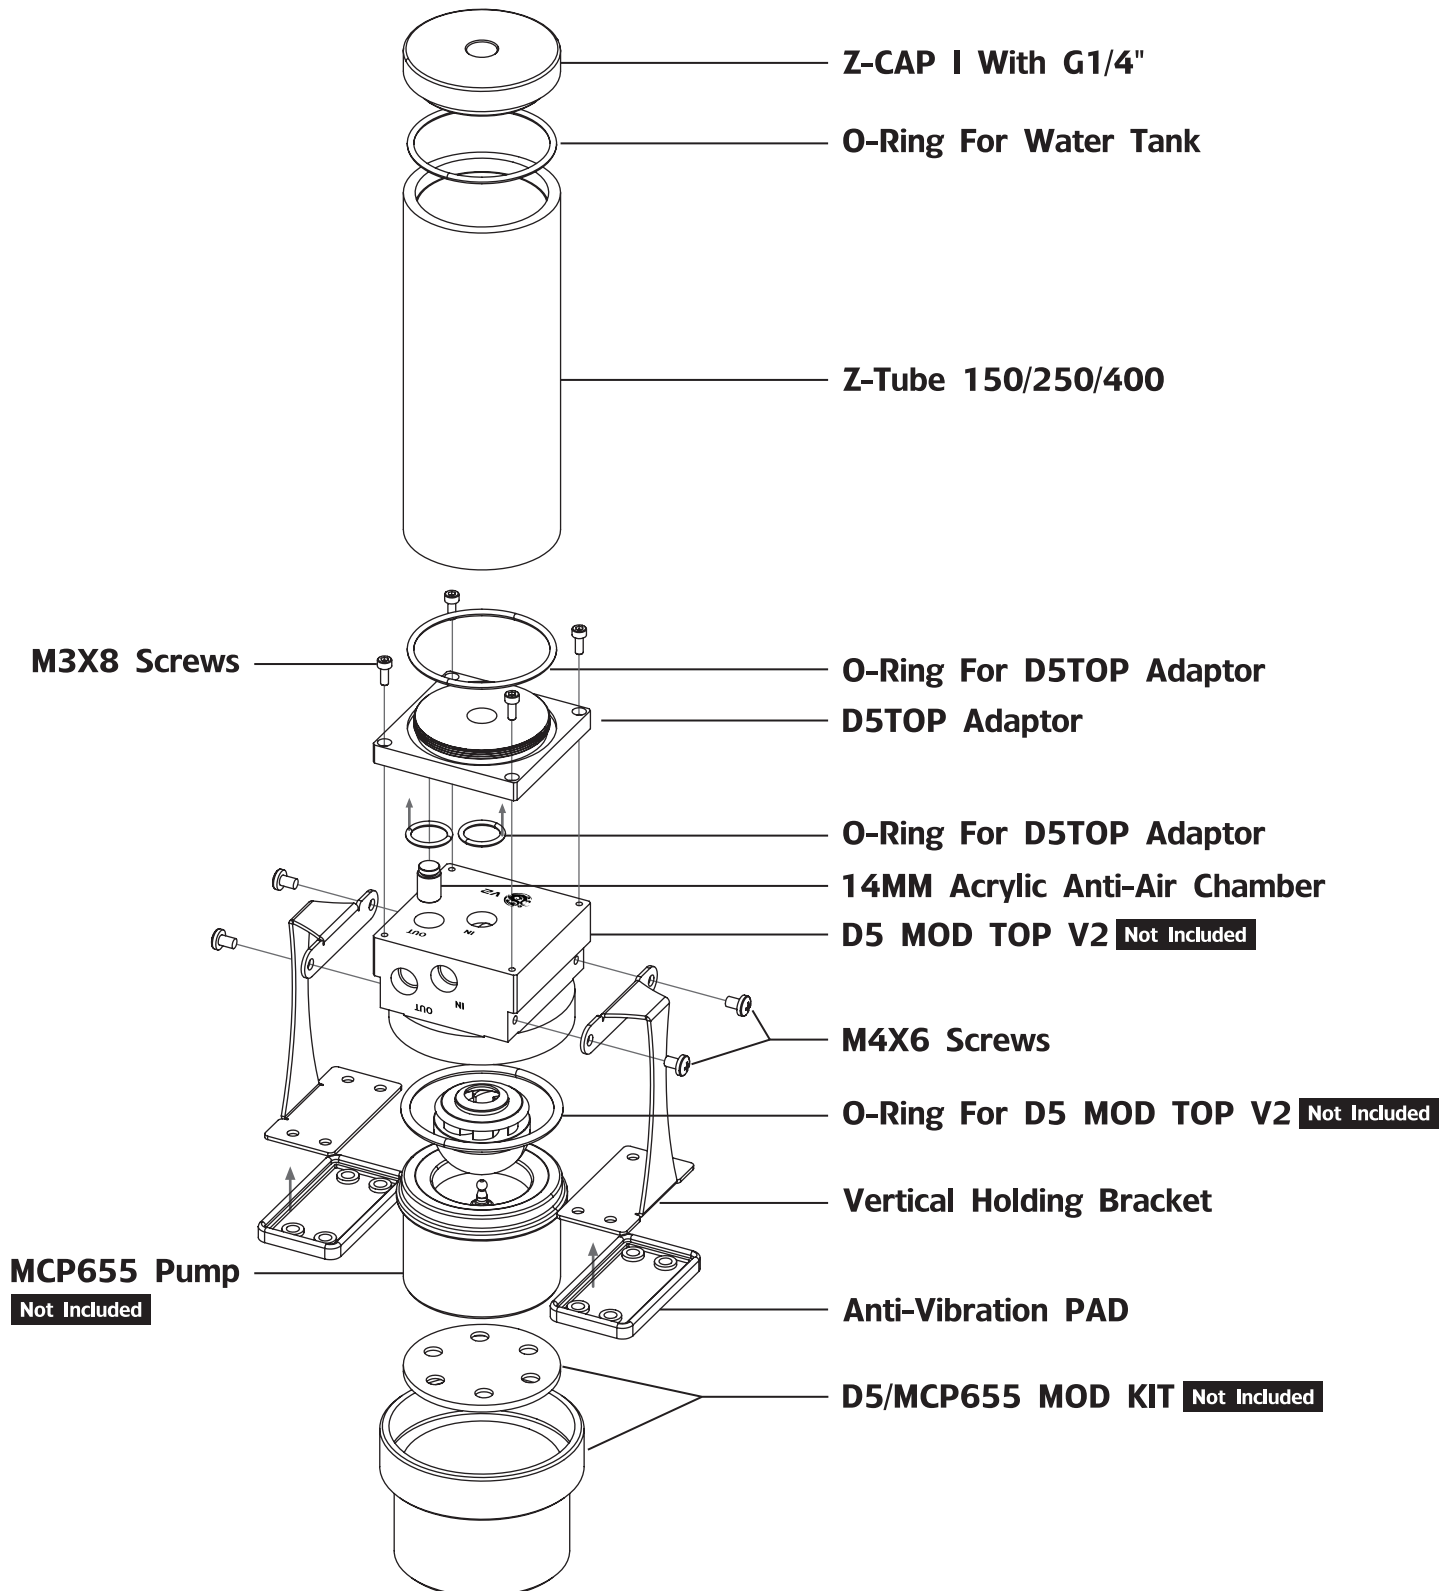

Bitspower®

Dual/Single D5 Top Upgrade Kit 150/250/400 Installation Guide

Bitspower[®]

Dual/Single D5 Top Upgrade Kit 150/250/400 Installation Guide